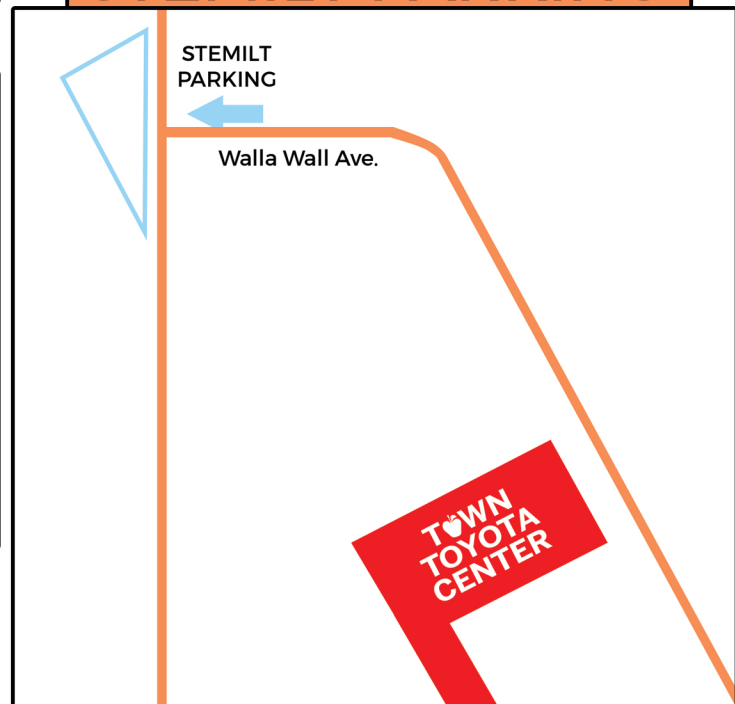

PARKING MAPS - DOYLE CUP 2018

TOWN TOYOTA CENTER PARKING

STEMILT PARKING

SHOPKO SHUTTLE