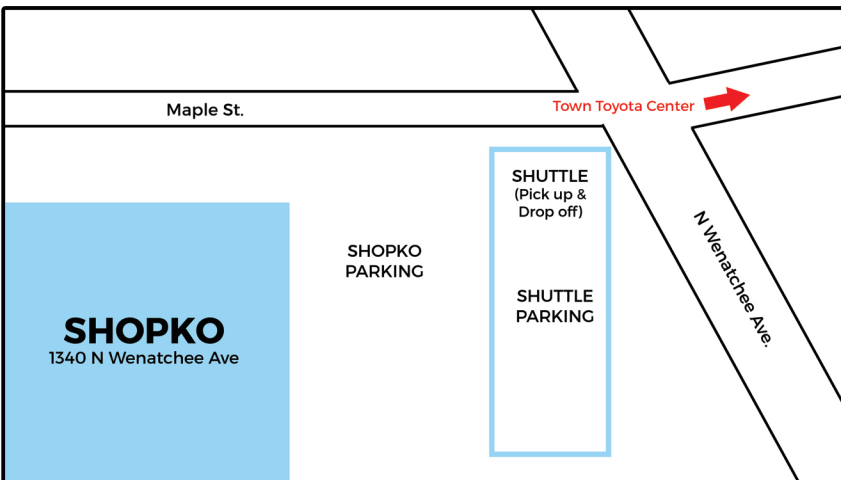

PARKING MAPS - DOYLE CUP 2018

TOWN TOYOTA CENTER PARKING

STEMILT PARKING

SHOPKO SHUTTLE