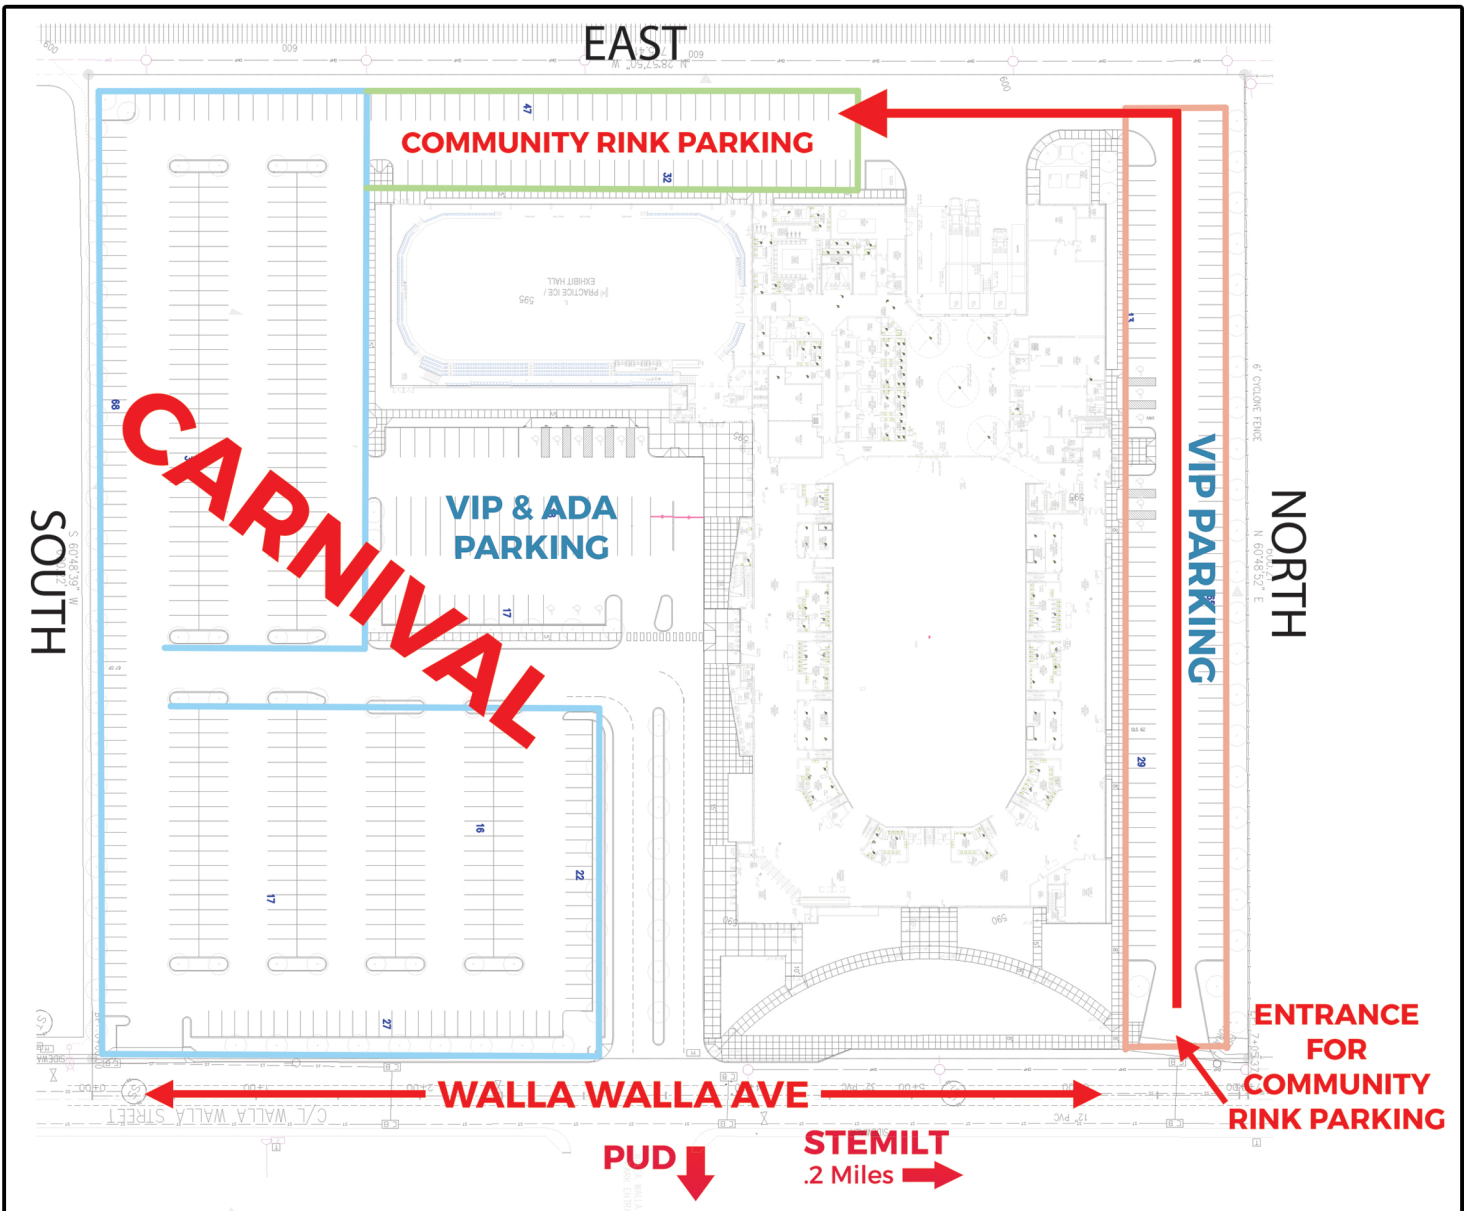

PARKING MAPS - DOYLE CUP 2018

TOWN TOYOTA CENTER PARKING

STEMILT PARKING

SHOPKO SHUTTLE